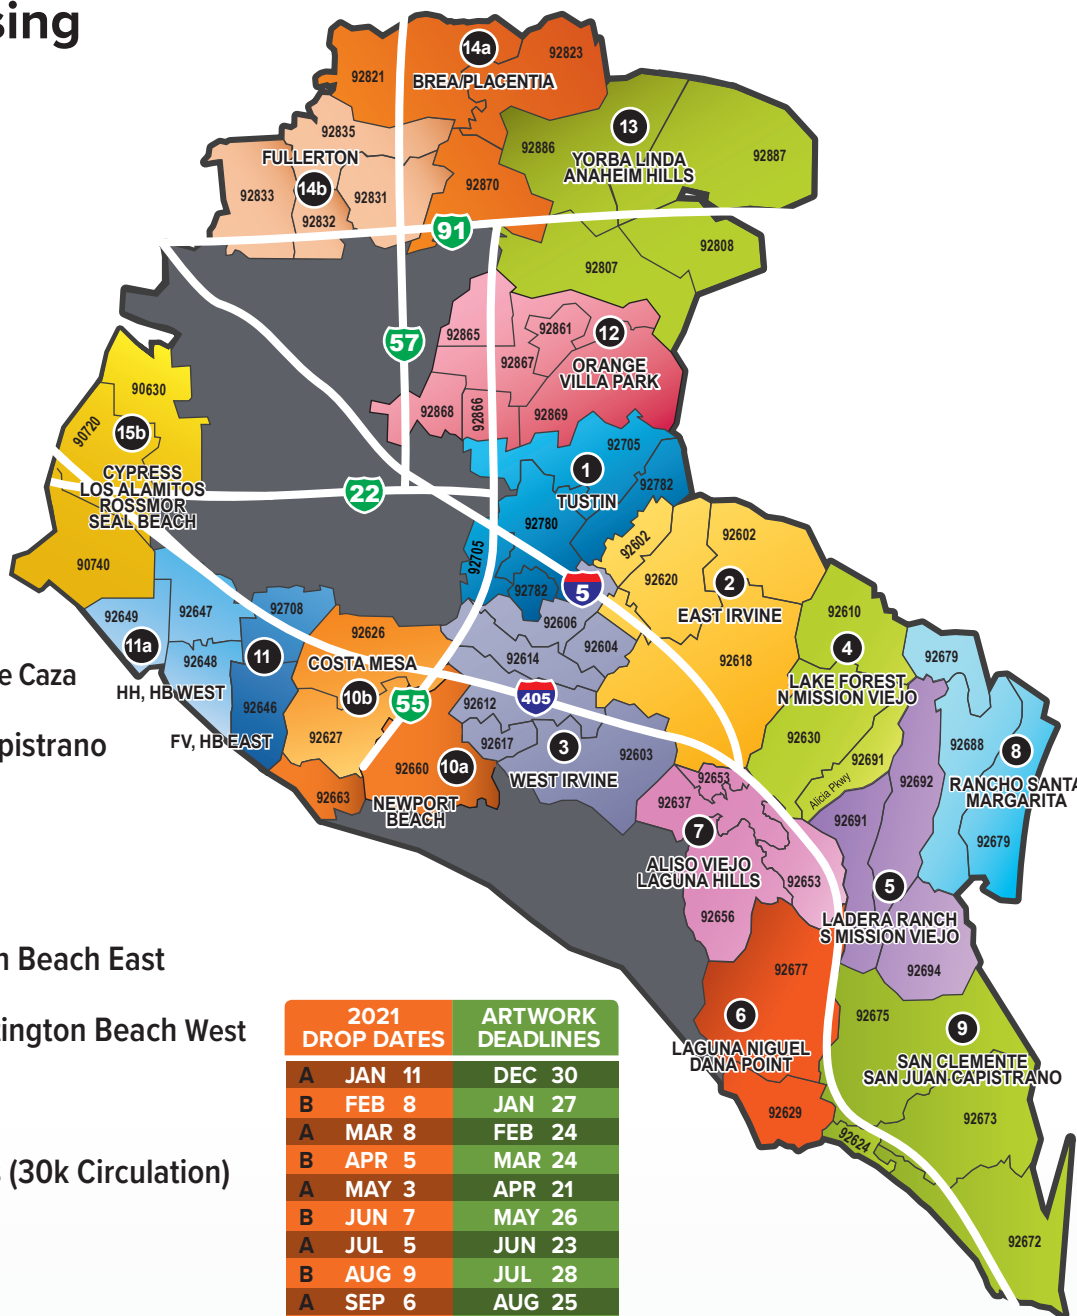

#### Zone 13 Yorba Linda, Anaheim Hills (30k Circulation)

92807, 92808, 92886, 92887

#### Zone 14a Brea, Placentia

92821, 92823, 92870

#### Zone 14b Fullerton

92831, 92832, 92833, 92835

#### Zone 15b Los Alamitos, Rossmoor, Seal Beach, Cypress

90720, 90740, 90630

2021 DROP DATES		ARTWORK DEADLINES	
A	JAN 11	DEC 30	
B	FEB 8	JAN 27	
A	MAR 8	FEB 24	
B	APR 5	MAR 24	
A	MAY 3	APR 21	
B	JUN 7	MAY 26	
A	JUL 5	JUN 23	
B	AUG 9	JUL 28	
A	SEP 6	AUG 25	
B	OCT 4	SEP 22	
A	NOV 1	OCT 20	
B	DEC 6	NOV 24	