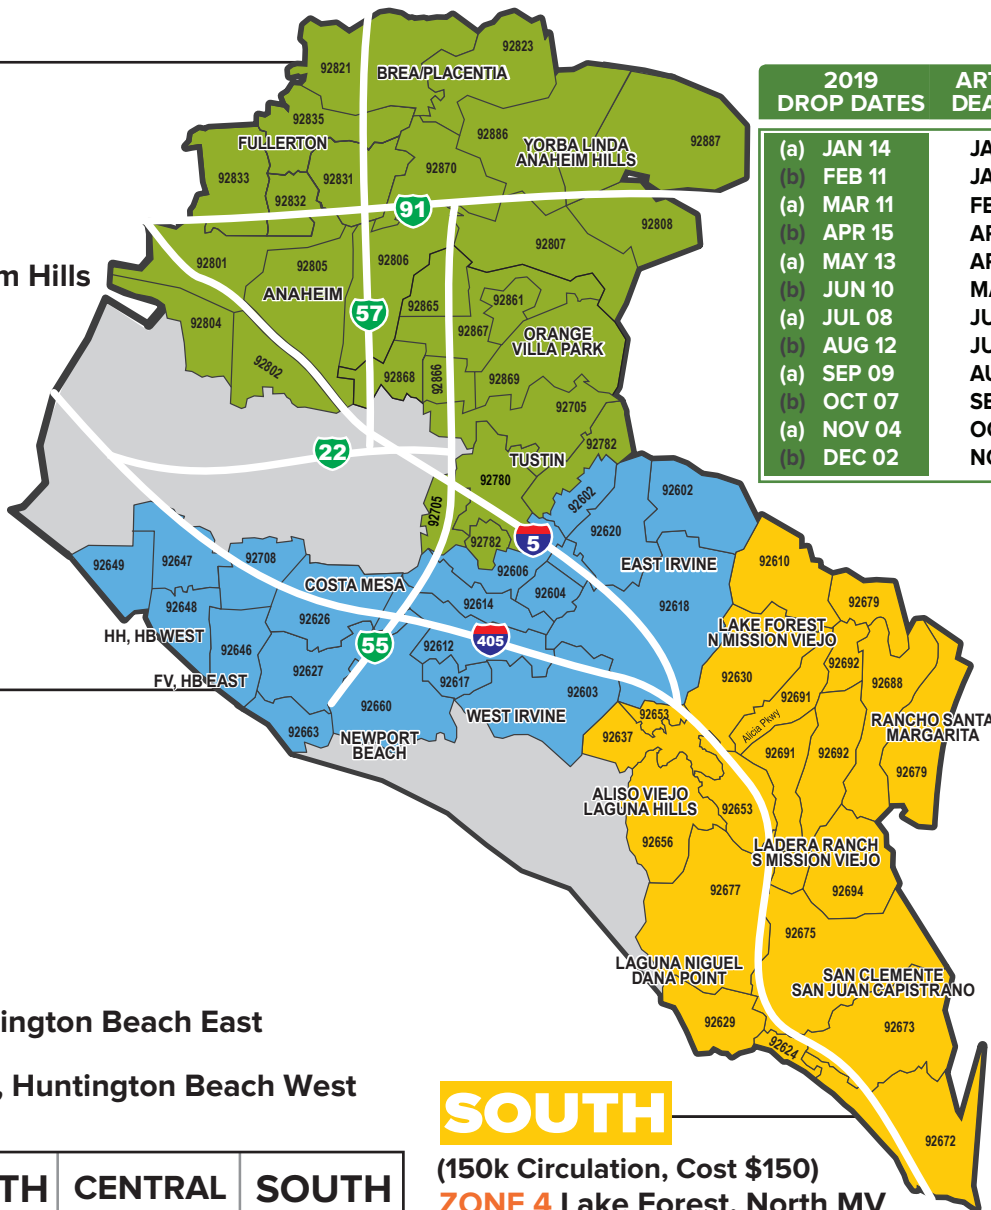

NORTH

(130k Circulation, Cost \$130)

ZONE 1 Tustin

92705, 92780, 92782

ZONE 12 Orange, Villa Park

92861, 92865, 92866, 92867, 92868, 92869

ZONE 13 Yorba Linda, Anaheim Hills

92807, 92808, 92886, 92887

ZONE 14a Brea, Placentia

92821, 92823, 92870

ZONE 14b Fullerton

92831, 92832, 92833, 92835

ZONE 16 Anaheim

92806, 92805, 92804, 92802, 92801

2019 DROP DATES		ARTWORK DEADLINES
(a)	JAN 14	JAN 02
(b)	FEB 11	JAN 28
(a)	MAR 11	FEB 25
(b)	APR 15	APR 01
(a)	MAY 13	APR 29
(b)	JUN 10	MAY 28
(a)	JUL 08	JUN 24
(b)	AUG 12	JUL 29
(a)	SEP 09	AUG 26
(b)	OCT 07	SEP 23
(a)	NOV 04	OCT 21
(b)	DEC 02	NOV 18

CENTRAL

(100k Circulation, Cost \$100)

ZONE 2 East Irvine

92604, 92602, 92620, 92618

ZONE 3 West Irvine

92606, 92604, 92614, 92612, 92617, 93603

ZONE 10a Newport Beach

92660, 92663

ZONE 10b Costa Mesa

92626, 92627

ZONE 11 Fountain Valley, Huntington Beach East

92646, 92708

ZONE 11a Huntington Harbour, Huntington Beach West

92647, 92649, 92648

SOUTH

(150k Circulation, Cost \$150)