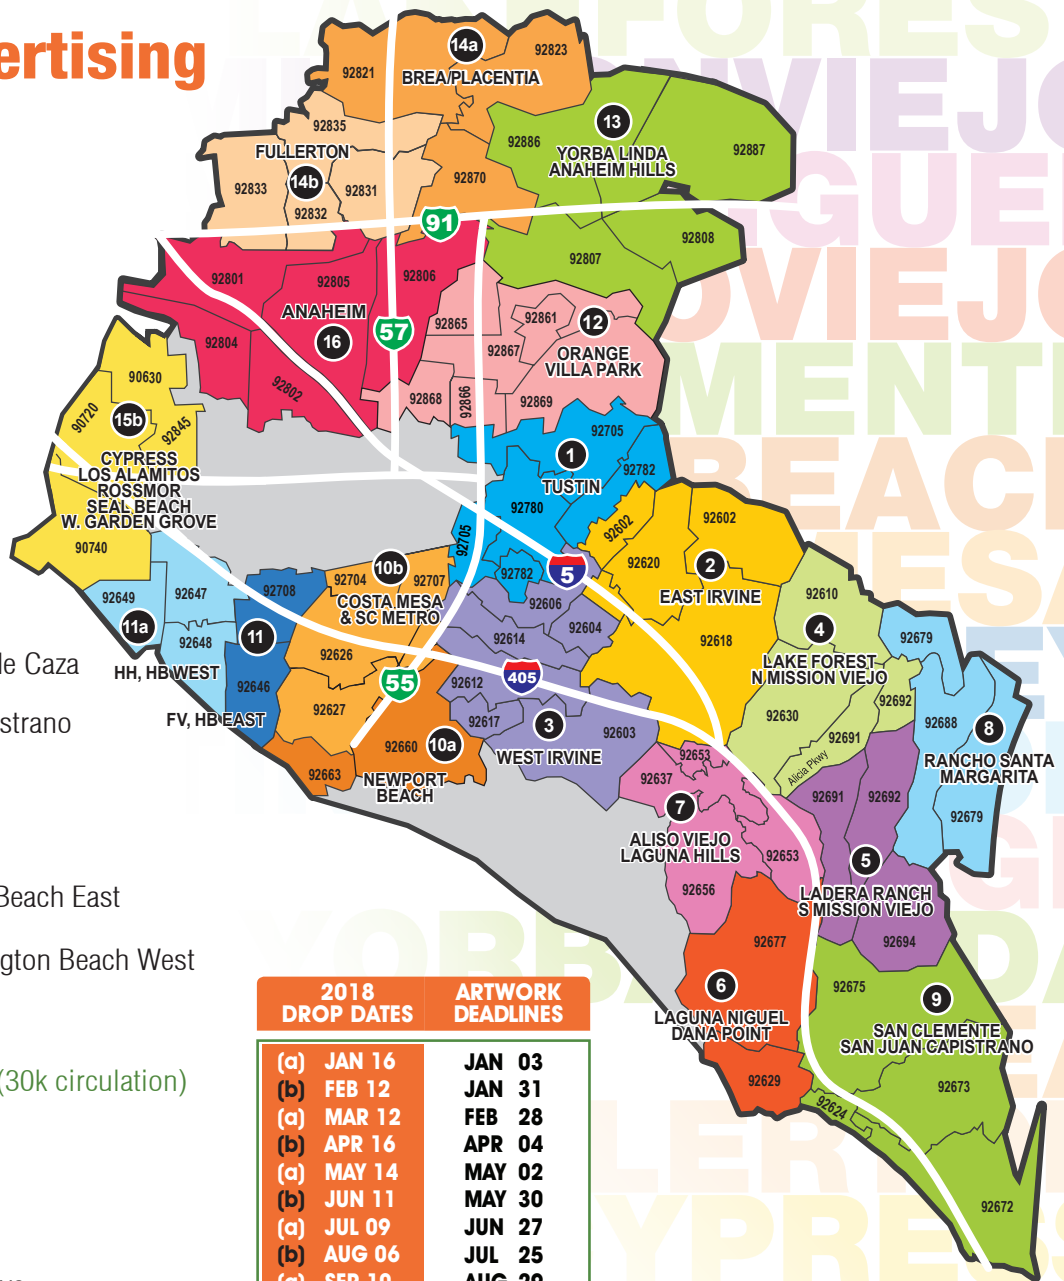

Direct Mail Advertising

Orange County

ZONE 1 Tustin

92705, 92780, 92782

ZONE 2 East Irvine

92604, 92602, 92620, 92618

ZONE 3 West Irvine

92606, 92604, 92614, 92612, 92617, 93603

ZONE 4 Lake Forest, North MV

92630, 92610, 92691, 92692

ZONE 5 Ladera Ranch, South MV

92691, 92692, 92694

ZONE 6 Laguna Niguel, Dana Point

92677, 92629

ZONE 7 Aliso Viejo, Laguna Hills

92637, 92653, 92656

ZONE 8 RSM, Trabuco Canyon, Coto de Caza

92679, 92688

ZONE 9 San Clemente, San Juan Capistrano

92624, 92672, 92673, 92675

ZONE 10a Newport Beach

92660, 92663

ZONE 10b Costa Mesa & SC Metro

92626, 92627, 92704, 92707

ZONE 11 Fountain Valley, Huntington Beach East

92646, 92708

ZONE 11a Huntington Harbour, Huntington Beach West

92647, 92649, 92648

ZONE 12 Orange, Villa Park

92861, 92865, 92866, 92867, 92868, 92869

ZONE 13 Yorba Linda, Anaheim Hills (30k circulation)

92807, 92808, 92886, 92887

ZONE 14a Brea, Placentia

92821, 92823, 92870

ZONE 14b Fullerton

92831, 92832, 92833

ZONE 15b Cypress, Los Alamitos,

Rossmoor, Seal Beach, W. Garden Grove

90720, 90740, 90620, 90630, 92845

ZONE 16 Anaheim **NEW**

92806, 92805, 92804, 92802, 92801

2018 DROP DATES		ARTWORK DEADLINES	
(a)	JAN 16	JAN	03
(b)	FEB 12	JAN	31
(a)	MAR 12	FEB	28
(b)	APR 16	APR	04
(a)	MAY 14	MAY	02
(b)	JUN 11	MAY	30
(a)	JUL 09	JUN	27
(b)	AUG 06	JUL	25
(a)	SEP 10	AUG	29
(b)	OCT 08	SEP	26
(a)	NOV 05	OCT	24
(b)	DEC 03	NOV	21

Quality Ads with a Reputable Company

- Direct Mail Advertising since 1992
- A+ Rating from the Better Business Bureau
- Post Office delivered & verified

Affordable & Effective Target Mailing

- Delivered to Single Family Homes with High Disposable Income - total circulation 500,000+
- Each Magazine is focused locally for impact

Mail Your Brochures, Postcards or Menu for 4¢ per home

- Save up to 90% off postage when you mail your items with our magazine
- Discounts on volume printing available

Call Your Rep for Info
or visit our website at HometownOCbusiness.com